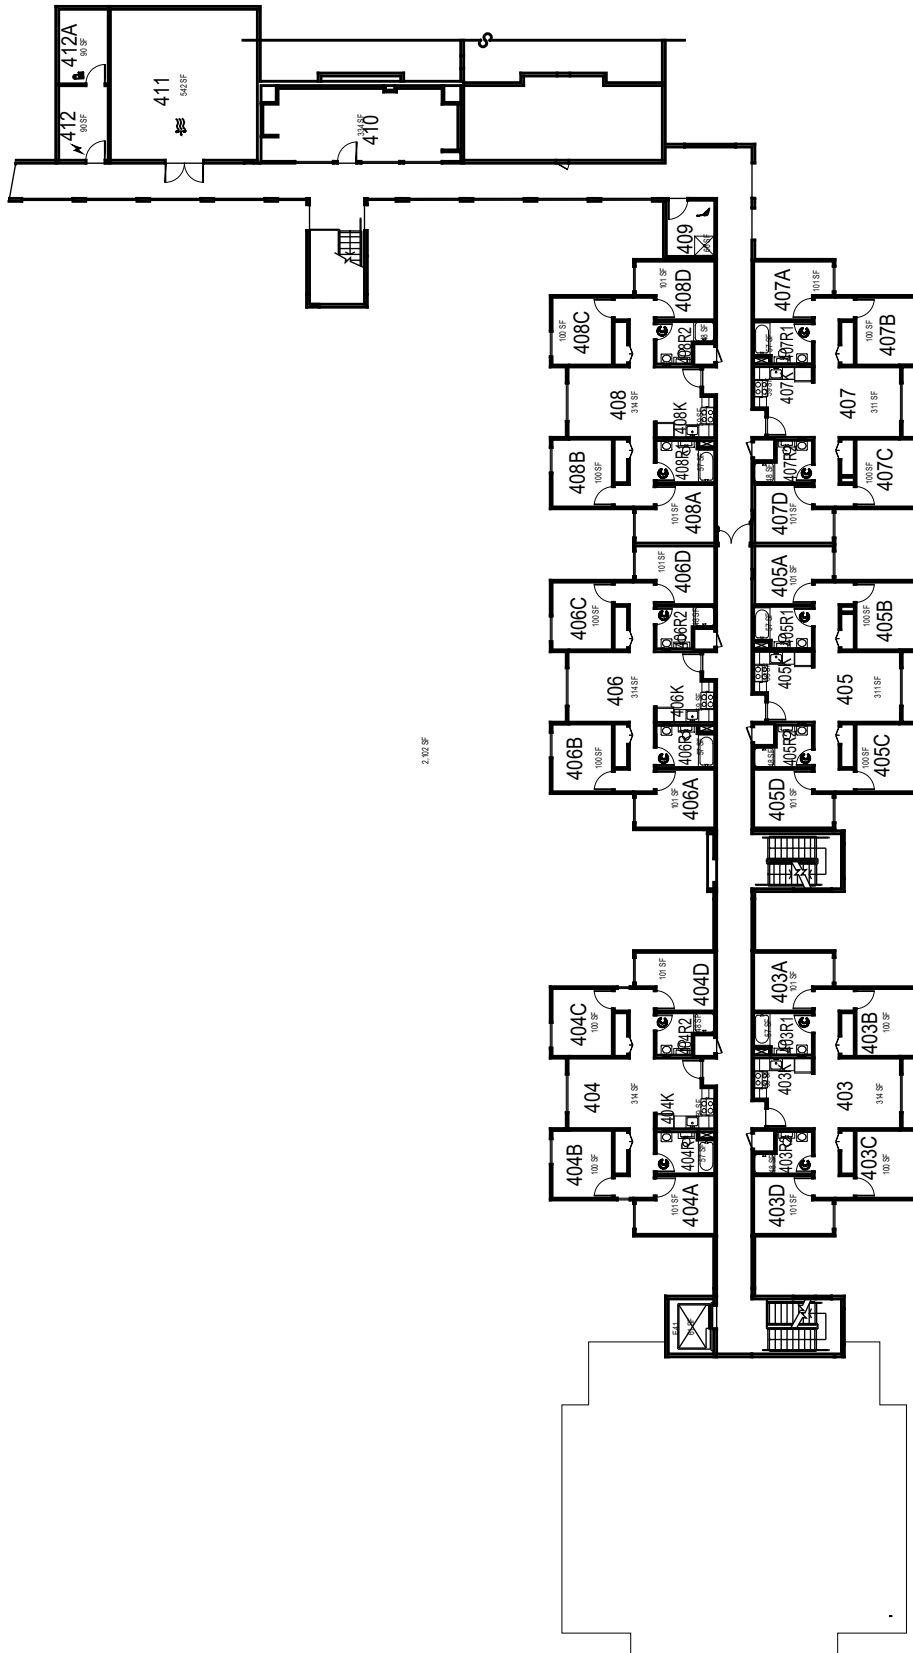

Cerro Hollister

Level 4

FACILITIES MANAGEMENT AND DEVELOPMENT

Space Data <http://afd.calpoly.edu/facilities/spacefacility/space_data.asp>

March 2022

1:30