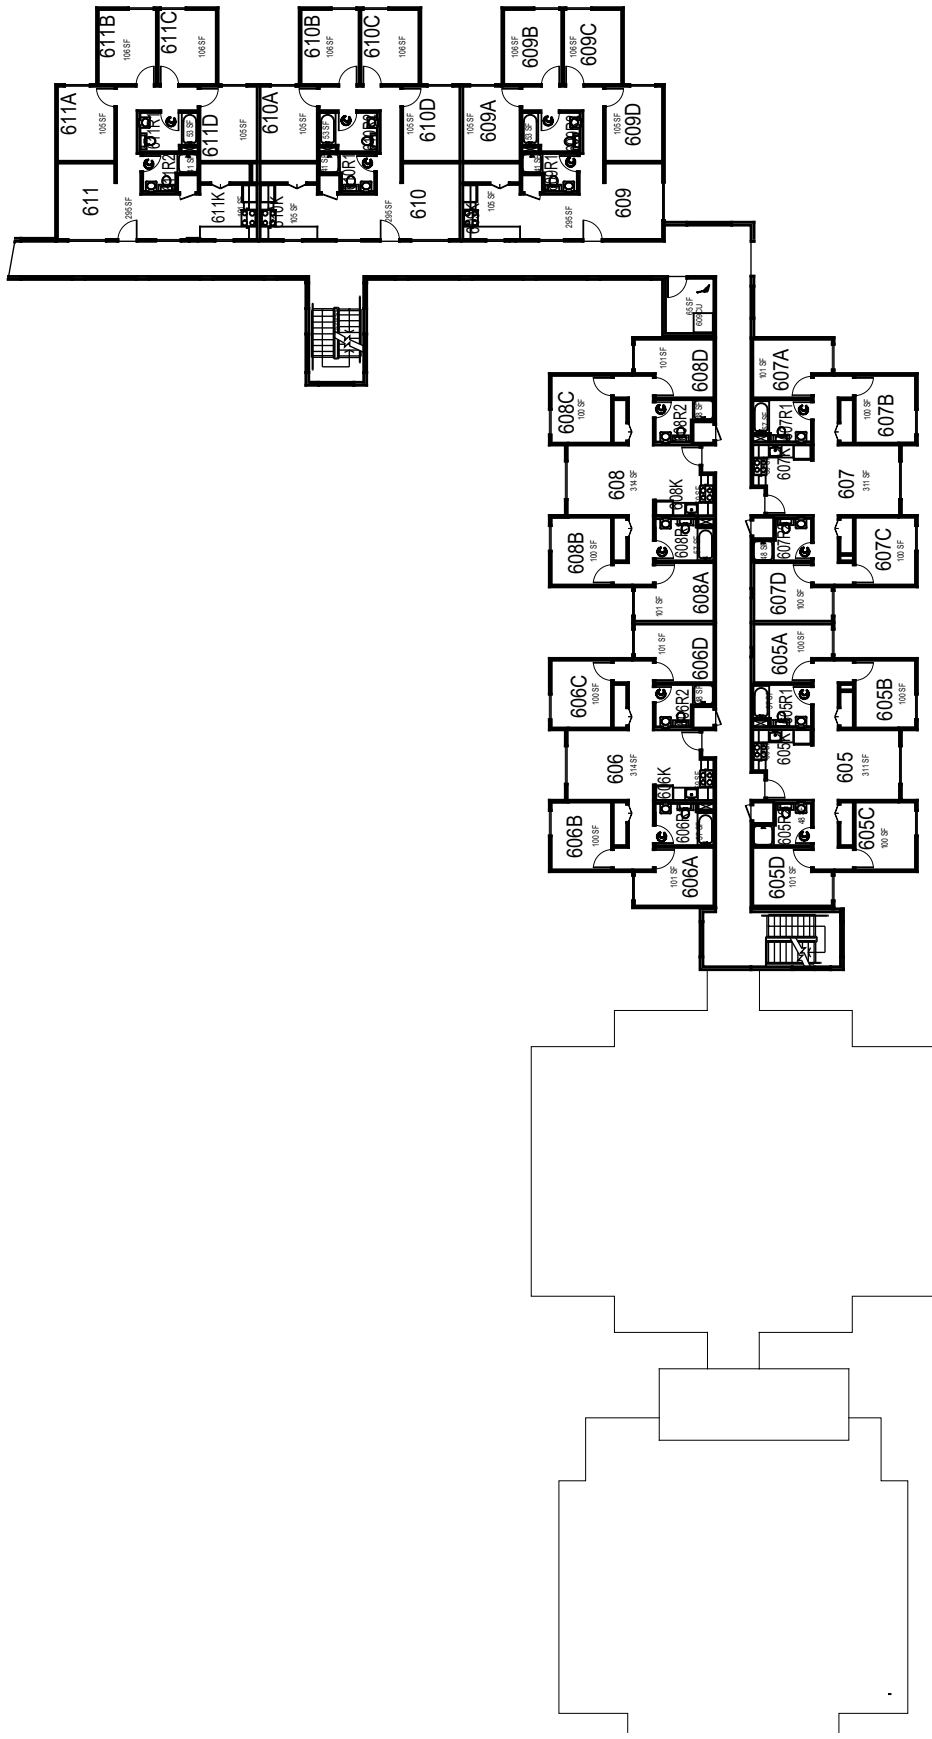

March 2022

1:30

Cerro Hollister

Level 5

FACILITIES MANAGEMENT AND DEVELOPMENT

Space Data http://afd.calpoly.edu/facilities/spacefacility/space_data.asp

March 2022

1:30